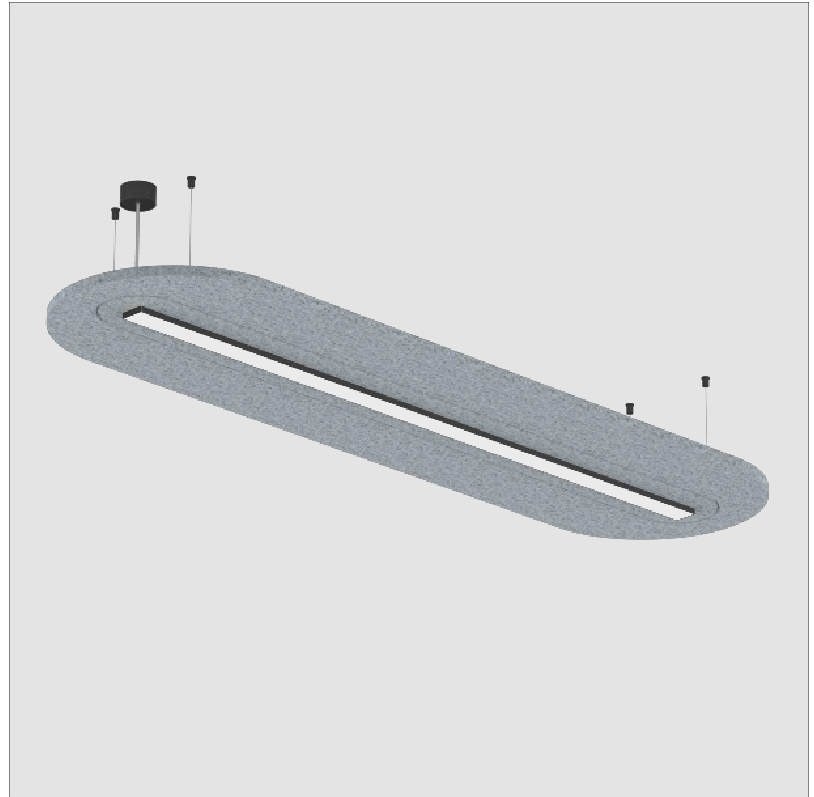

Diffuser: [PMMA - Opal / Clear / Microprism / Clear Microprism / Wallwash Double Asymmetric / Glare Control / Black Raster / Black Raster / Wallwash Left / Wallwash Right](#)

Fixture Finish: [SSR / BKV / CWI / CRY / HAB / UFT / ITA / RUA / FTG / MYG / LOD / PUS / FRO / FUP / KIA / POP / BLS / SPG / MEY / GOH / CHC / COM / ABZ / JAG / OBR / MOS / ROR](#)

Holder Finish: [SSR / BKV / CWI / CRY / HAB / LAG / UFT / ITA / RUA / RUR / MIC / FTG / MYG / TWT / LOD / PUS / FRO / FUP / KIA / POP / BLS / SPG / MEY / GOH / GUM / CHC / COM / ABZ / JAG](#)

Accent Finish: [OPL / MPM / CMP / BKR / WHR / GCL / WWR / WWL / WDA](#)

Acoustic Finish: [SFW / CYW / SEE / SYN / MTS / PMB / TTN / CYB / STO / DPE / BES / SHB / ARE / ANE / VRD / CRF](#)

Fixture Material: [Acoustic / Aluminum / PMMA](#)

Primary Material: [Acoustic](#)

Cable Details: [2000mm/78 3/4" or 6000mm/236 1/4" Cable, - Transparent](#)

ELECTRICAL

Lamp Type: LED
Input Wattage (W): 38.7
Total Output Wattage (W): 35.5
Dimming: [Non-dimming / DALI Dimming / MATTER Dimming](#)
Driver Included: No
Driver Location: Remote
Driver Class: Class 2
Input Voltage (V): 120 - 277
Upon Request: [0 - 10V Dimming / Phase Dimming](#)

LED

Color Temperature (°K): [2700 / 3000 / 3500 / 4000](#)
Max. Delivered Lumen (lm): Max 5540
Nominal Lumen (lm): Max 6420
CRI: >90 CRI
Lamp Life (hrs): 50000

OPTICAL

RATINGS AND CERTIFICATIONS

Certified By: Certified for North American Standards
IP rating: IP20