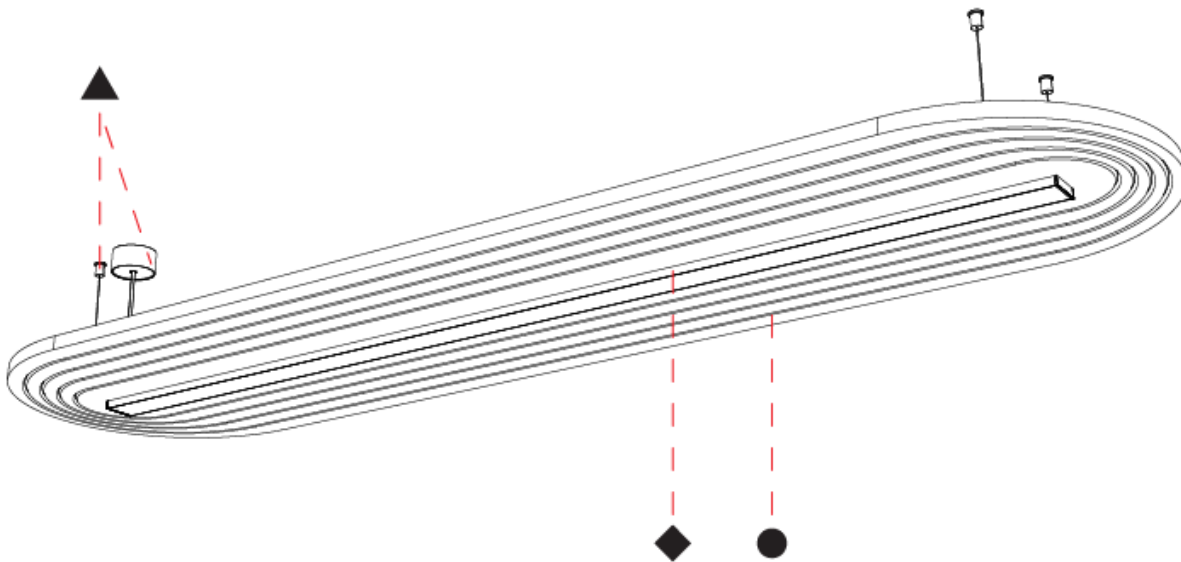

SERENII ROUND SUSPENSION

A3001188-

PROJECT	_____
TYPE	_____
SPECIFIER	_____
QUANTITY	_____
DATE	_____

A

SERENII ROUND SUSPENSION COLOR FINISH CHART

PROJECT

TYPE

SPECIFIER